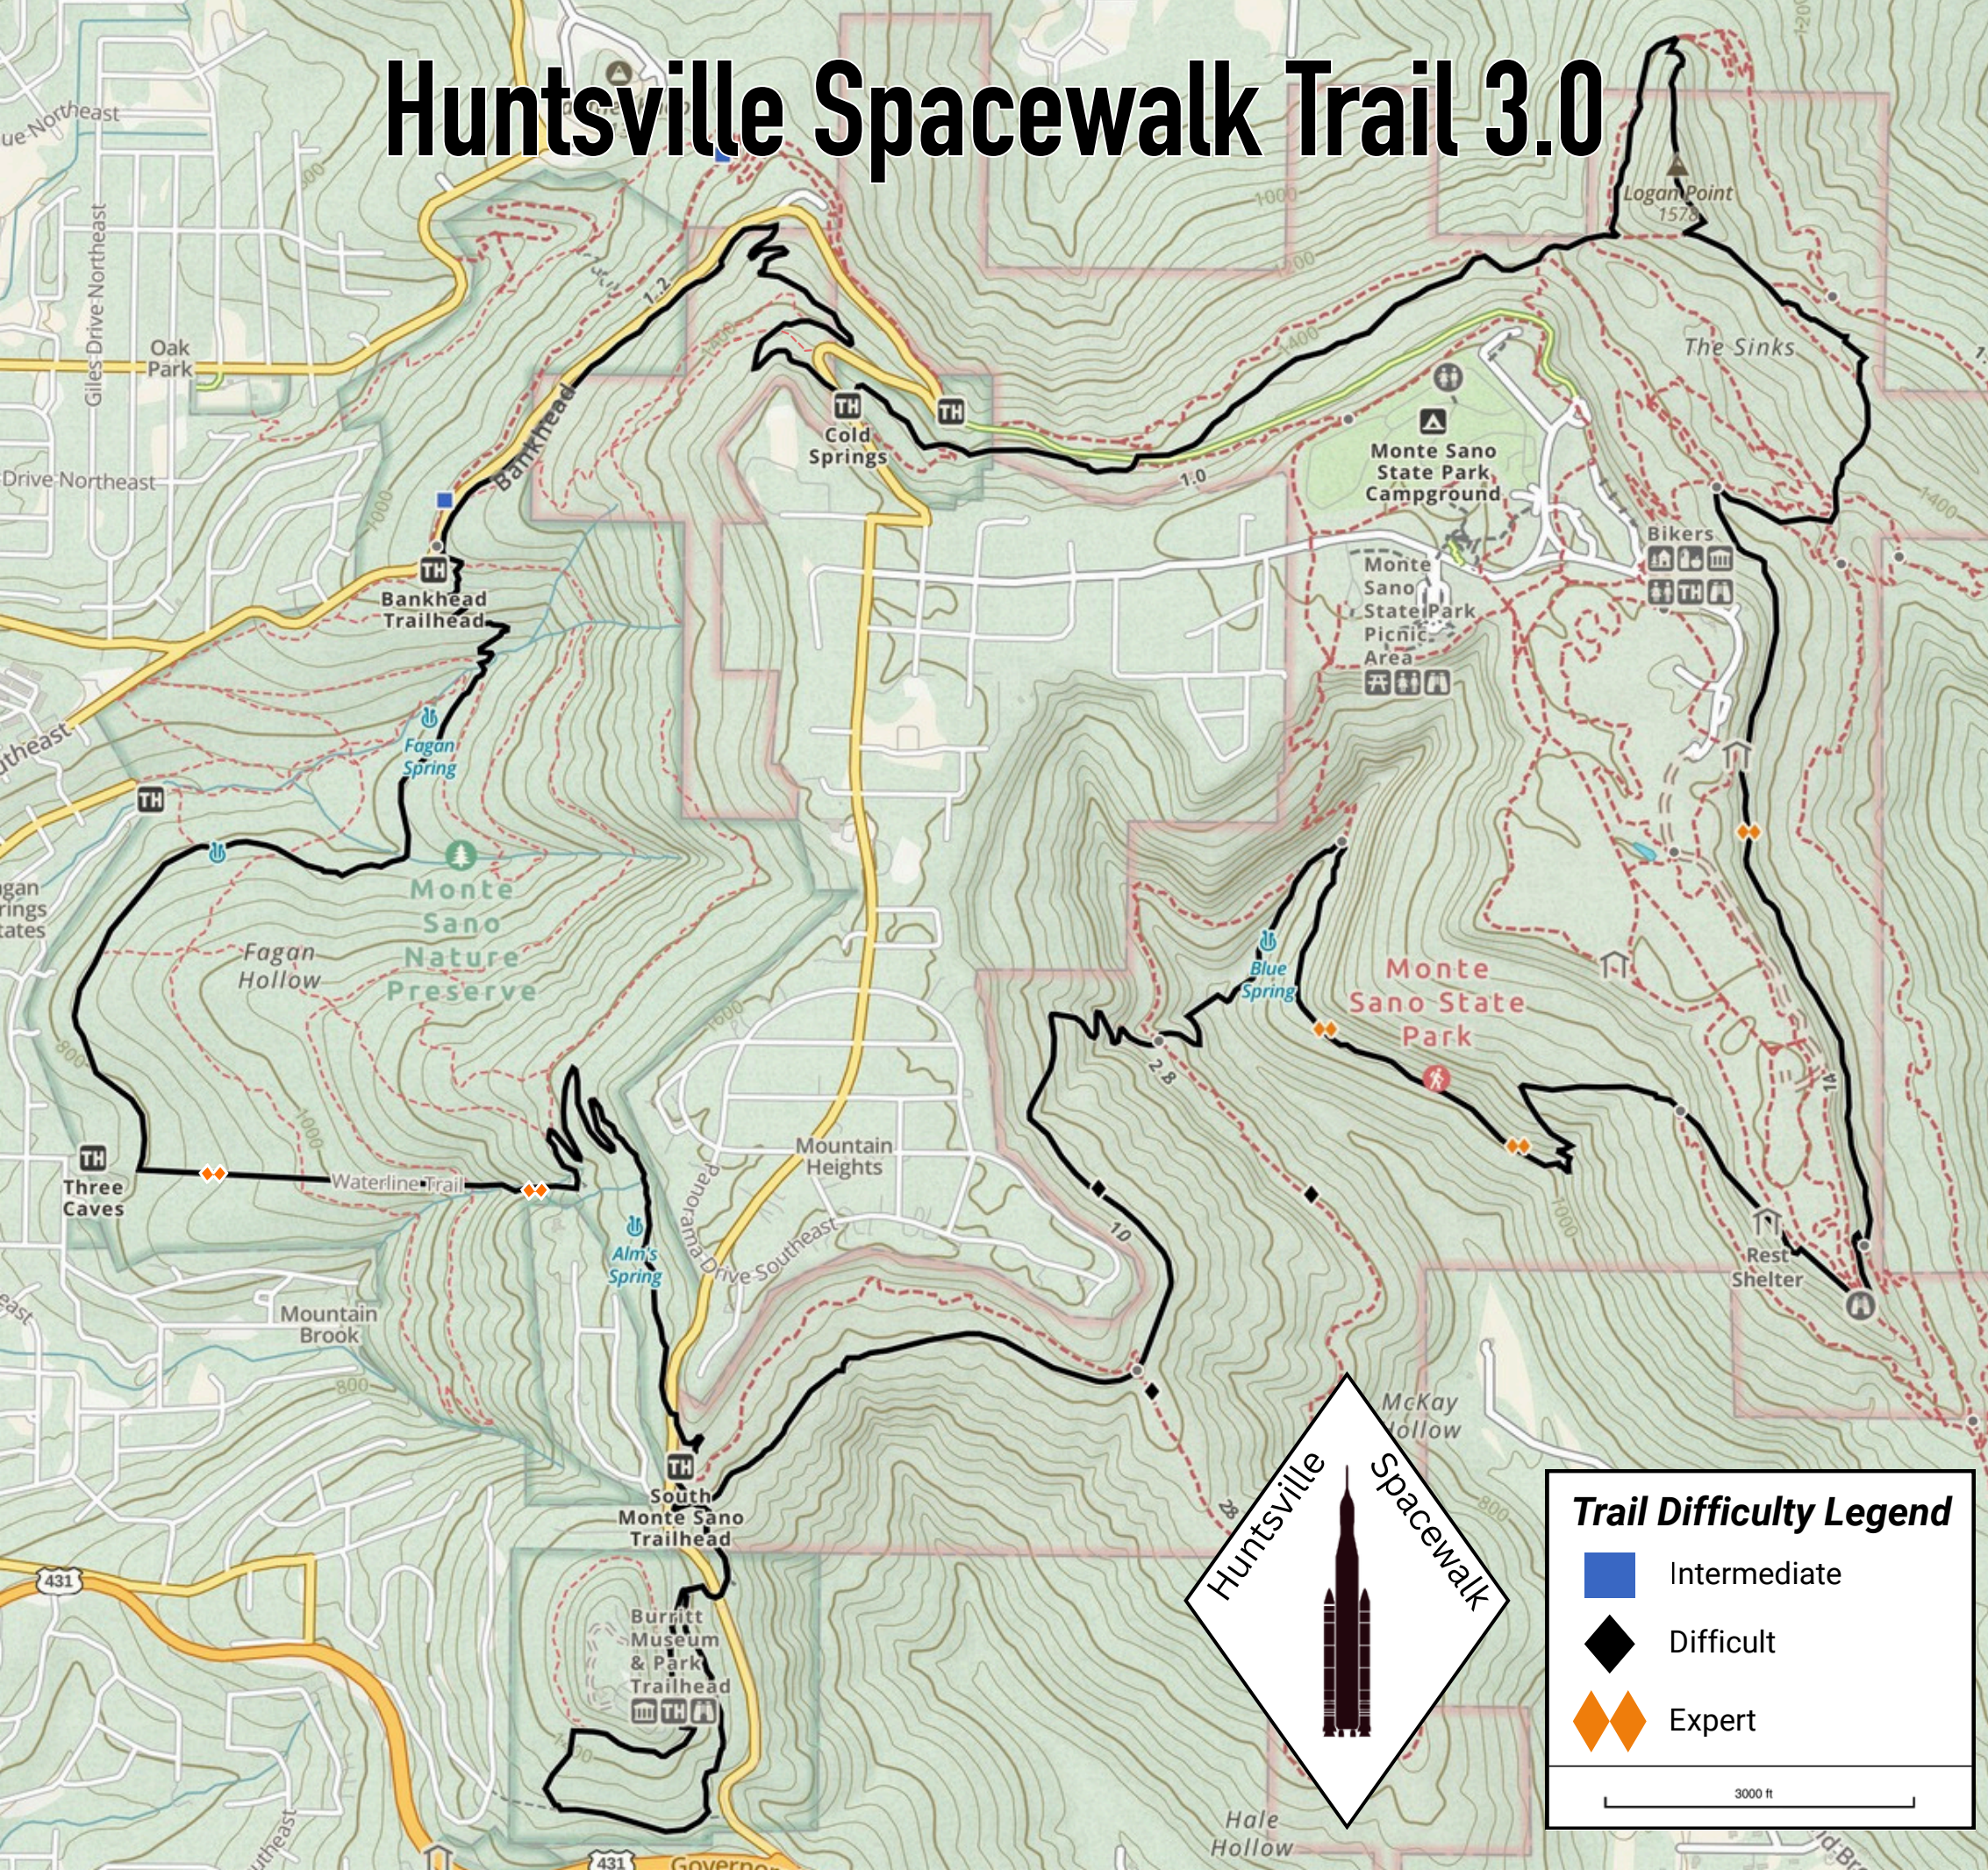

Huntsville Spacewalk Trail 3.0

Trail Difficulty Legend

-  Intermediate
-  Difficult
-  Expert

3000 ft